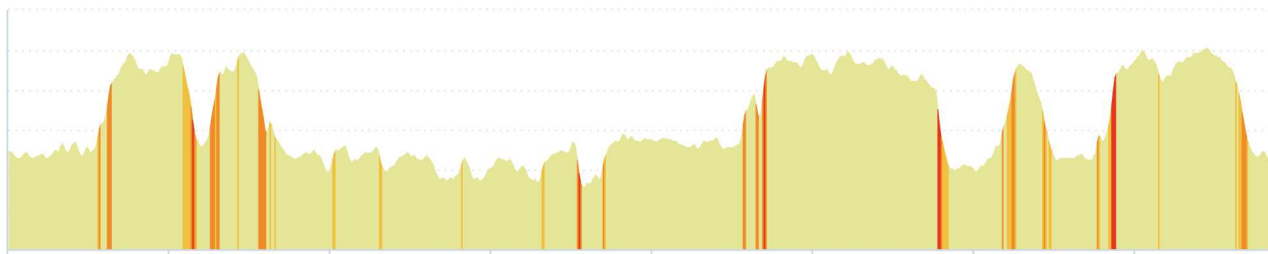

232

9357686 | Cyclisme - Route | ACMC_232

Morigny-Champigny -> Morigny-Champigny

178.328 km 750 m 756 m 47 m 152 m

<5% <7% <10% <15% >15%

Leaflet | © IGN France ign.fr, Powered by GraphHopper API Boigneville 3 km