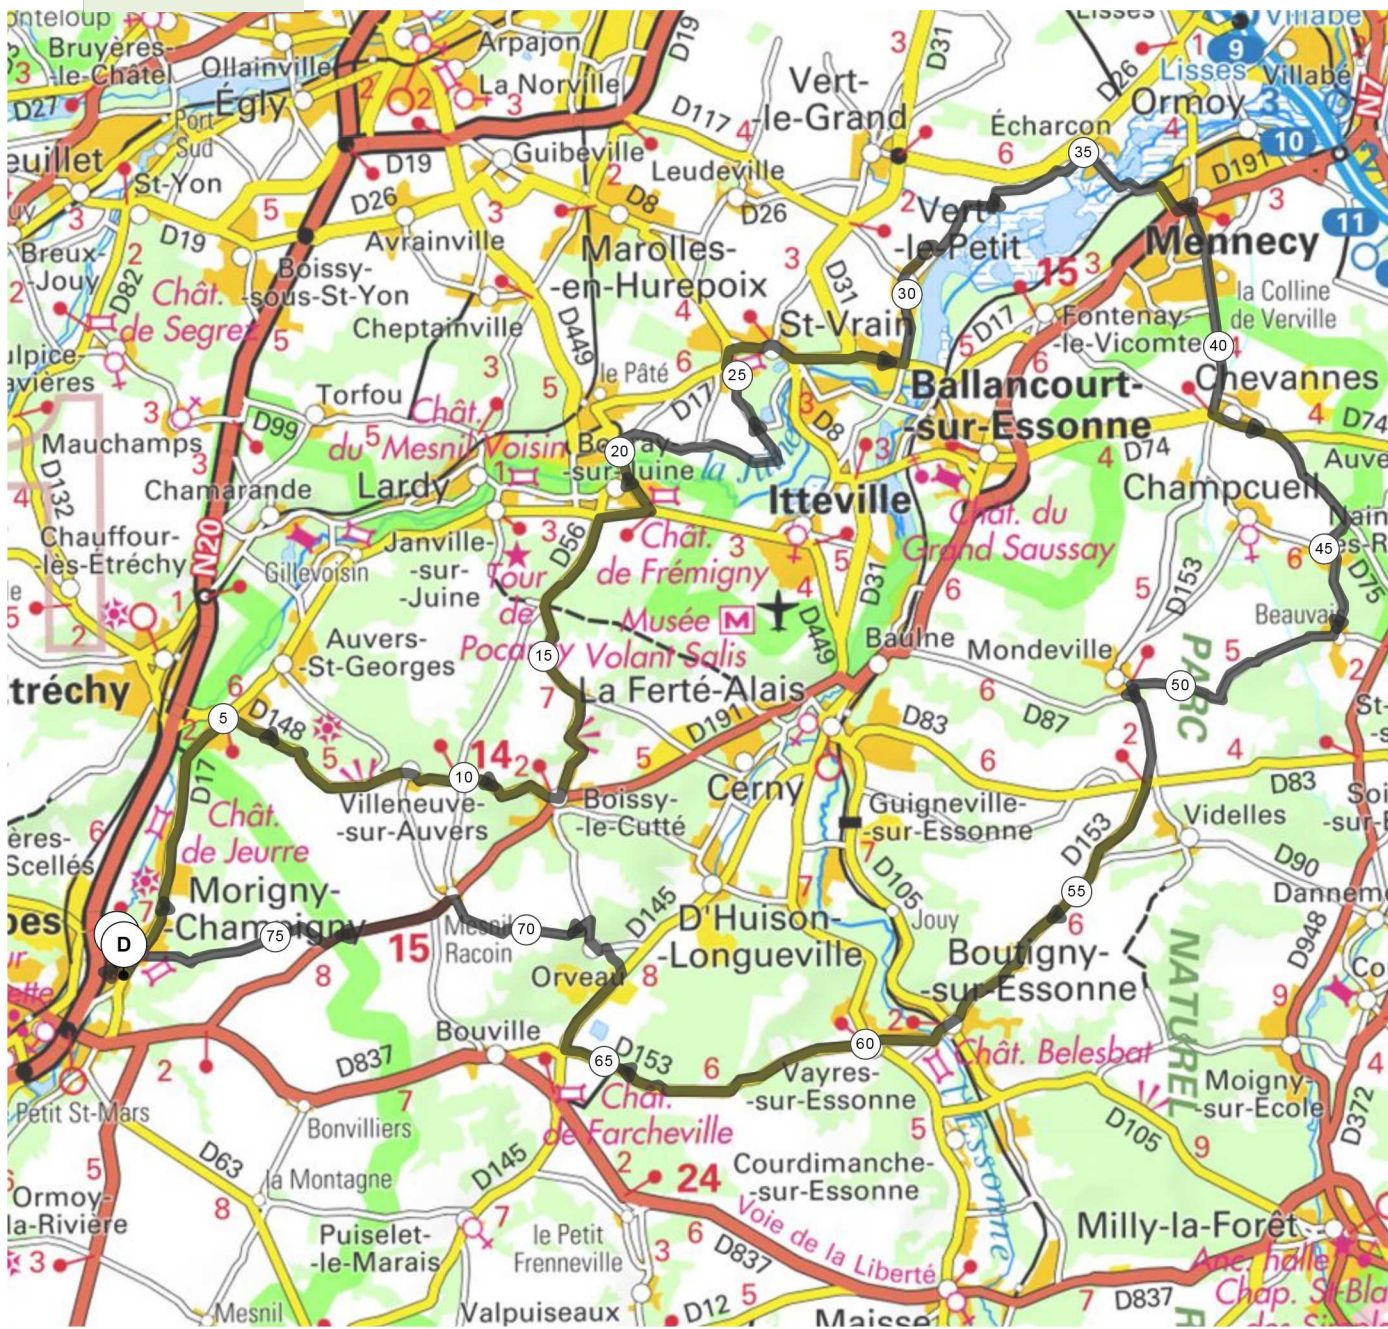

232

9357686 | Cyclisme - Route | ACMC_232

Morigny-Champigny -> Morigny-Champigny

178.328 km 750 m 756 m 47 m 152 m

<5% <7% <10% <15% >15%

Leaflet | © IGN France ign.fr, Powered by GraphHopper API Boigneville 3 km

© 2018 Openrunner