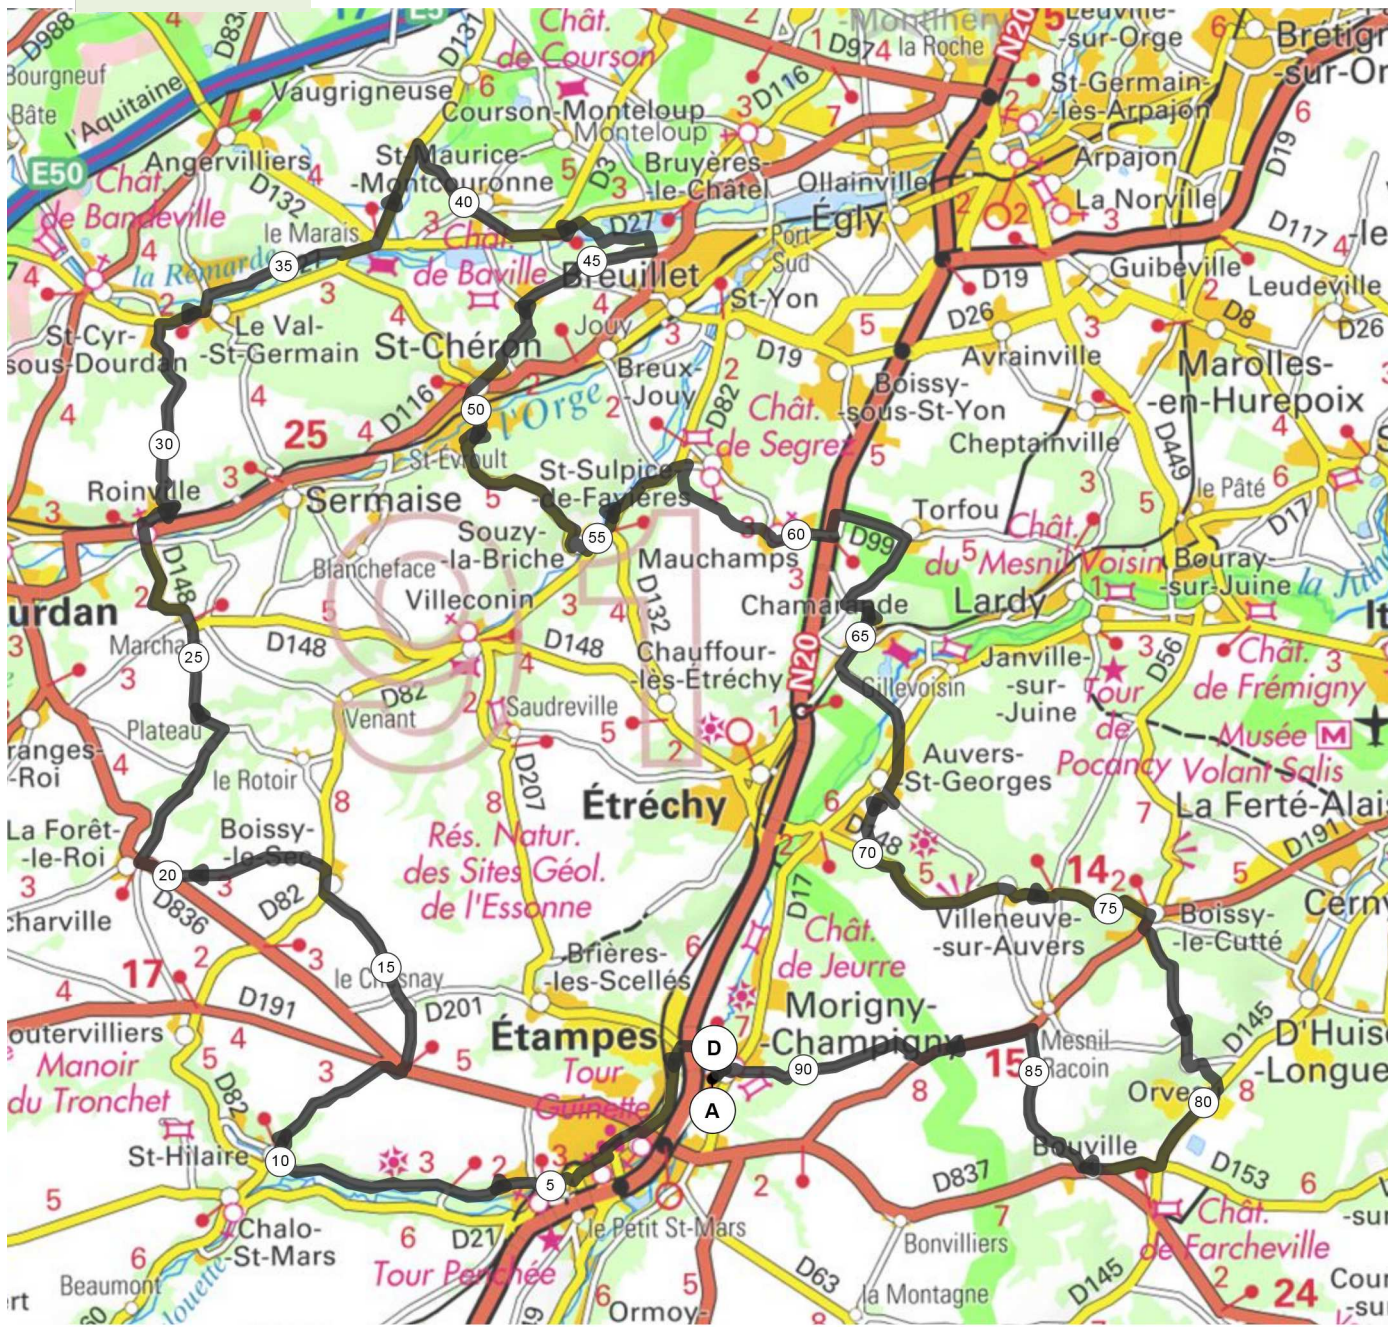

# 9359220 | Cyclisme - Route | **ACMC\_323**  
Morigny-Champigny -> Morigny-Champigny  
191.883 km 1978 m 979 m 57 m 158 m

<5% <7% <10% <15% >15%

Leaflet | © IGN France ign.fr, Powered by GraphHopper API

© 2018 Openrunner