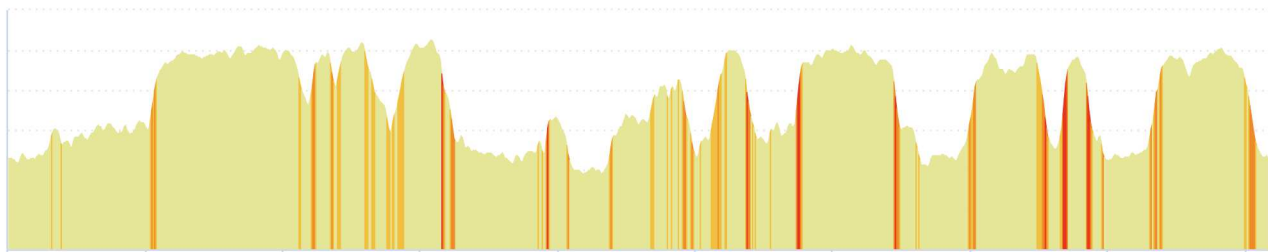

# 9359220 | Cyclisme - Route | **ACMC\_323**  
Morigny-Champigny -> Morigny-Champigny  
191.883 km 1978 m 979 m 57 m 158 m

<5% <7% <10% <15% >15%

Leaflet | © IGN France ign.fr, Powered by GraphHopper API